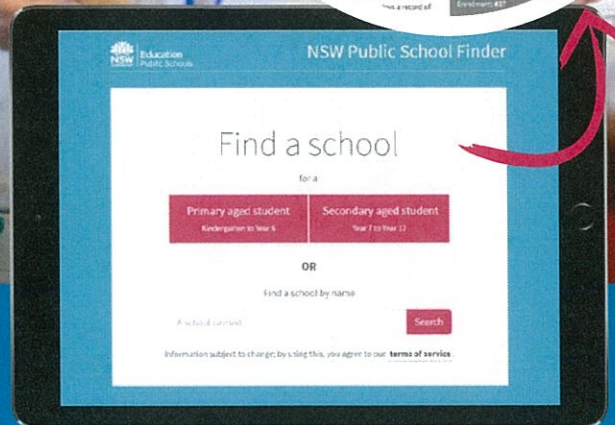

NSW Public School Finder

The School Finder is an online tool for parents and carers to use to locate NSW public schools.

Head to www.schools.nsw.edu.au/schoolfinder

School Selection

To show information about your local public school and its enrolment area:

1. Select a level of schooling – primary or secondary
2. Enter your address

OR

To show information about a specific school, input the school name.

School Information

A map displays your home address and the local enrolment area. The information windows show an overview of the school and other useful information. This includes contact details, outside school hours and vacation care options, and transport routes with the integration of Google maps.